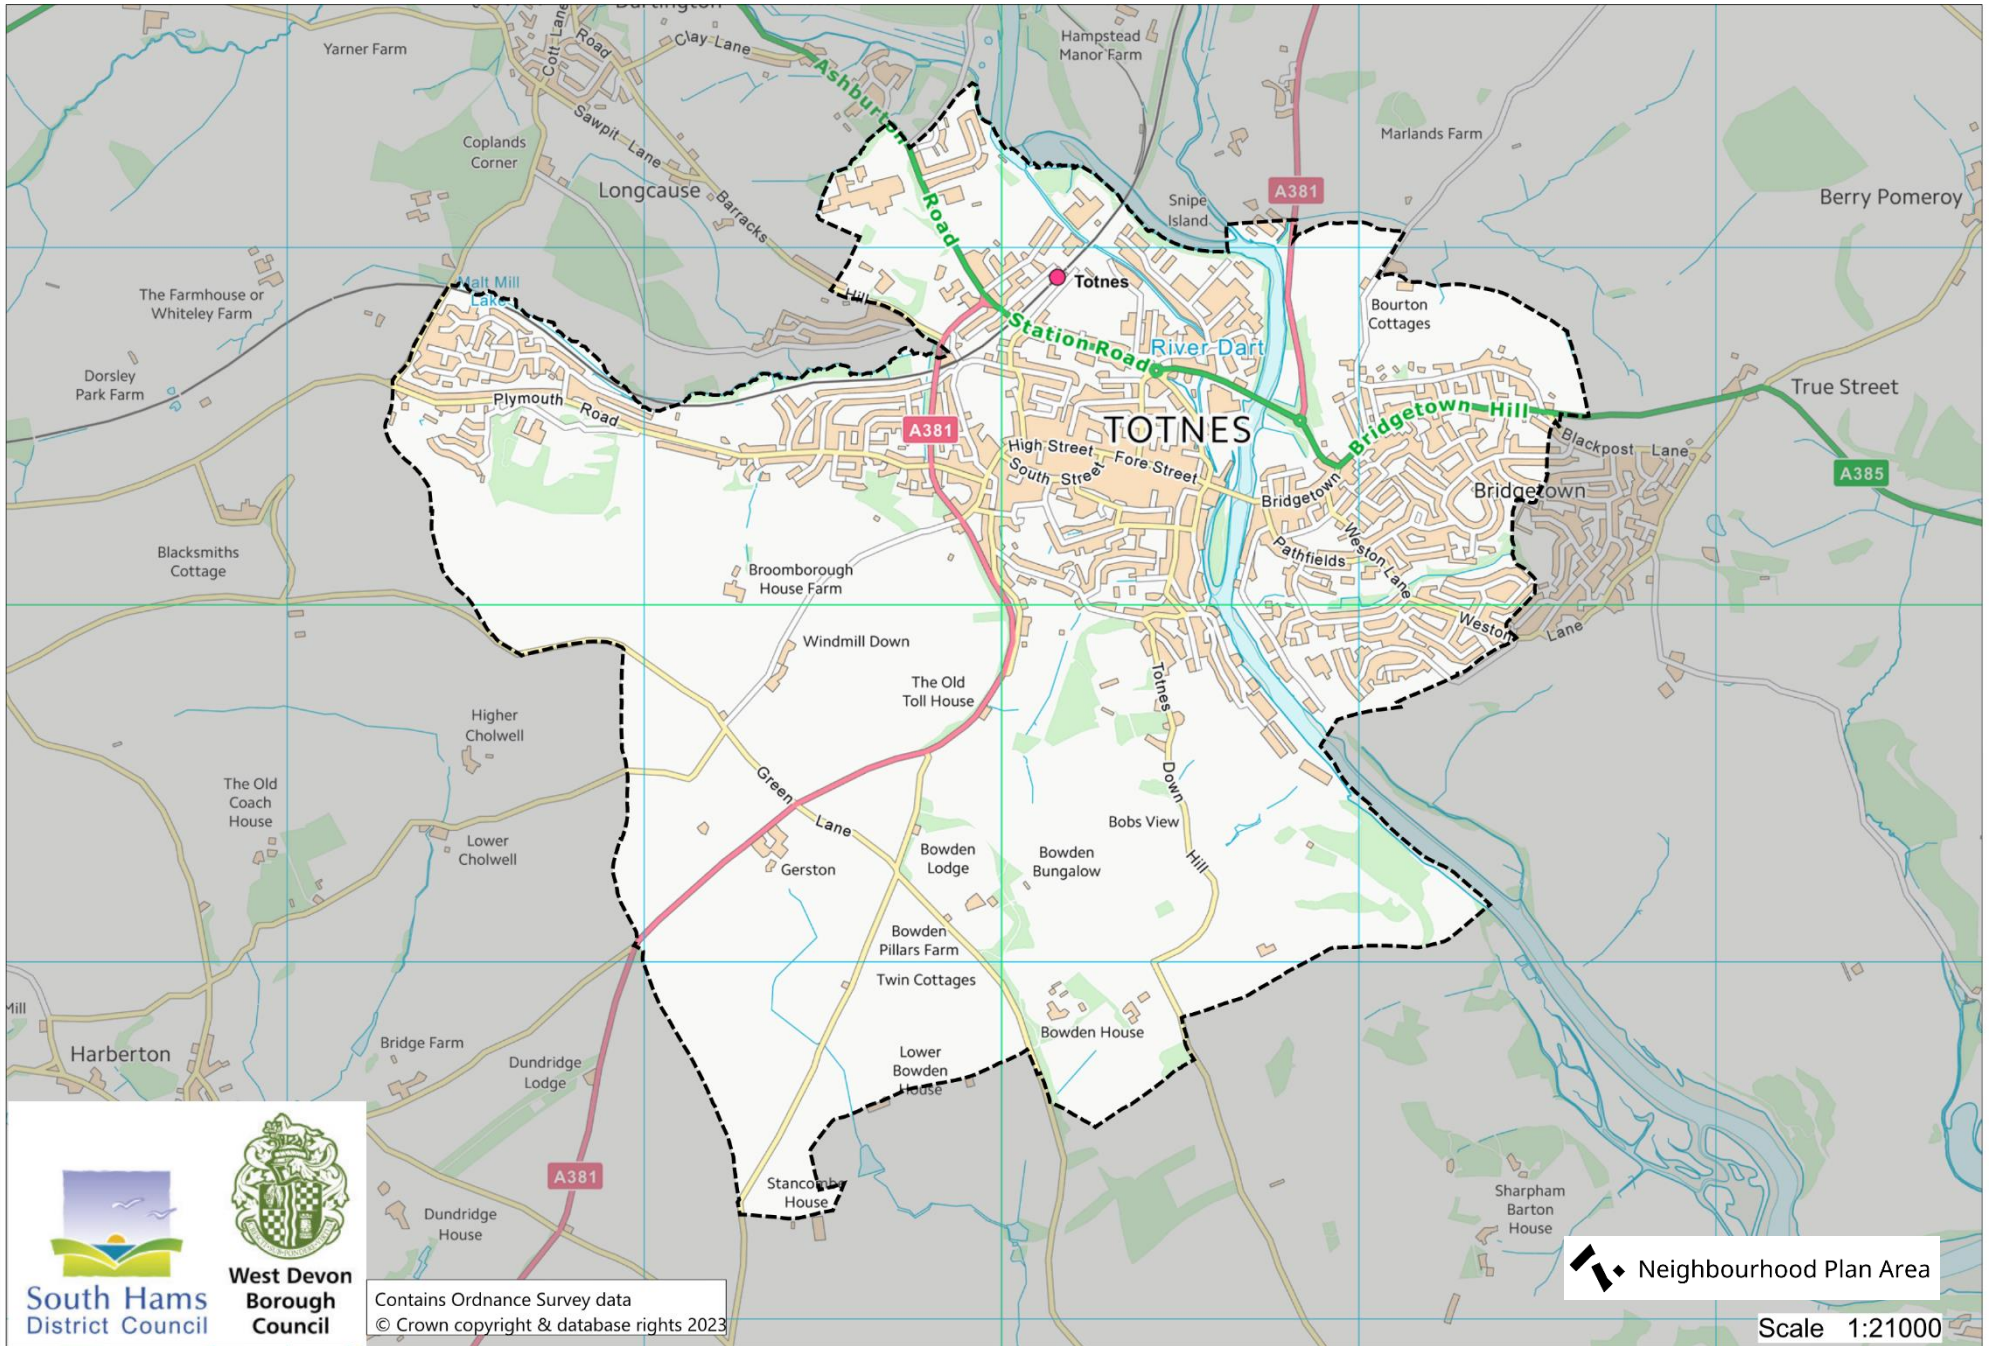

Totnes Neighbourhood Plan Area

South Hams District Council
West Devon Borough Council

Contains Ordnance Survey data
© Crown copyright & database rights 2023

 Neighbourhood Plan Area

Scale 1:21000